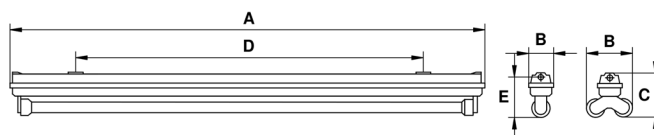

Rendelési kód	Típus	Foglalat	Teljesítmény	A (mm)	B (mm)	C (mm)	D (mm)	E (mm)	Térfogat (m³)	Csom. egység	Súly (kg)		Energiaosztály	
											VVG	EVG	VVG	EVG
70 760 118	PRELUX760-118	G13	1x18W	660	65	115	320	115	0,005	1	1,3	1,1	B	B
70 760 136	PRELUX760-136	G13	1x36W	1270	65	115	900	115	0,009	1	1,8	1,5	B	B
70 760 158	PRELUX760-158	G13	1x58W	1570	65	115	900	115	0,012	1	2,3	1,9	B	B
70 760 218	PRELUX760-218	G13	2x18W	660	117	115	320	115	0,009	1	1,4	1,2	B	B
70 760 236	PRELUX760-236	G13	2x36W	1270	117	115	900	115	0,017	1	2,6	2,3	B	B
70 760 258	PRELUX760-258	G13	2x58W	1570	117	115	900	115	0,021	1	3,4	3,0	B	B